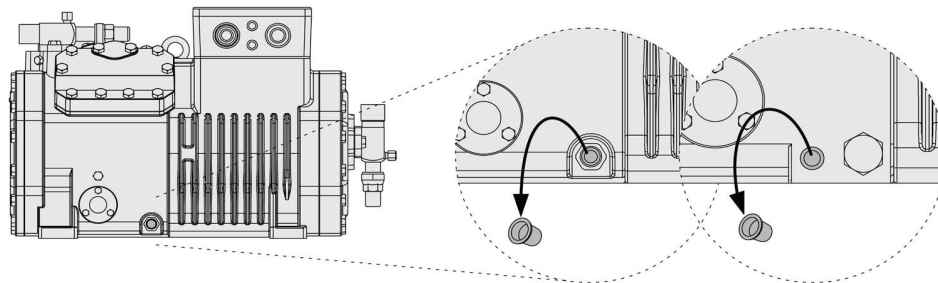

Attention: The location of the crankcase heater well has changed on Bitzer's 4C compressors

The crankcase heater well on the 4C compressor family has shifted from a side mount to a front mount as depicted in the following diagrams.

The 4C family includes the following compressor models:

Compressor Model Number
4C 1480
4C 1761
4C 2067
4C 2397

Old Mounting Position

New Mounting Position

Bitzer US, Inc.

4031 Chamblee Rd, Oakwood, GA 30566